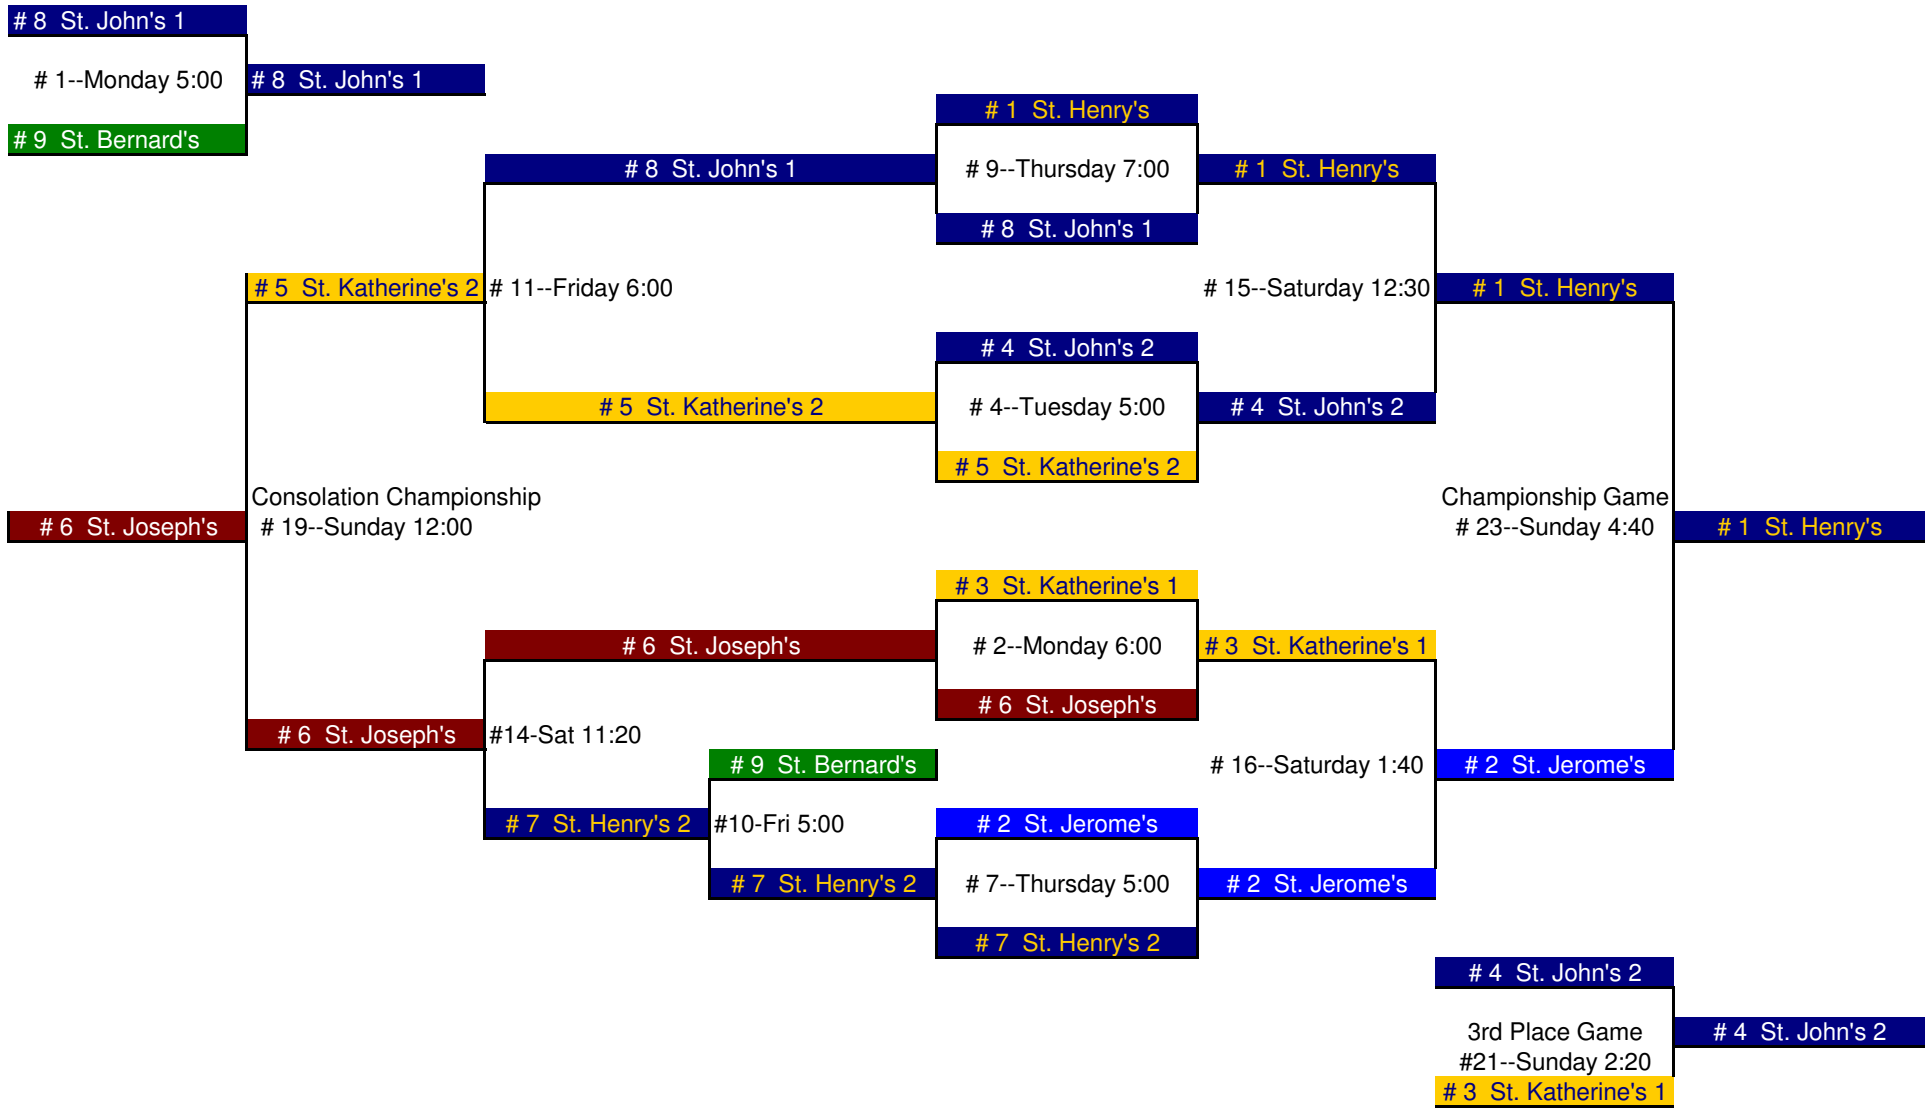

B Girls Conference Tournament

**Highest (#1) Seed is Home Team